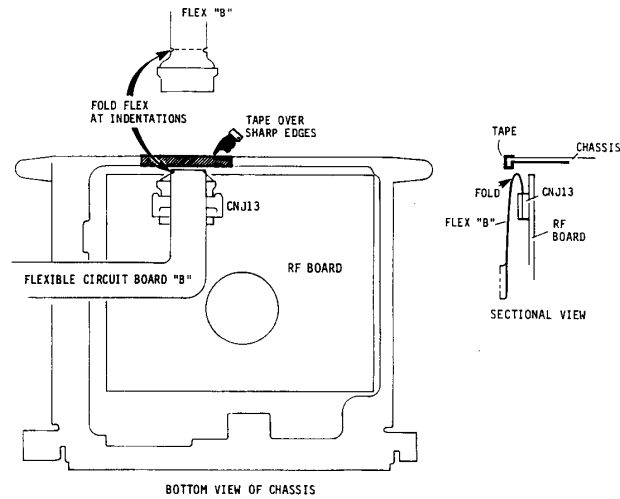

SONY

**Car Stereo
Service Bulletin**

Model: CDX-7520/-7540/-7560/-7580

No. 197

Subject: Unit Mutes While Making Turns And
During Braking

Date: April 19, 1991

Symptom:
(57)

If the unit mutes while making turns or during braking, perform the following procedure:

1. **Solution:**
1. Install non-woven tape (9mm x 25mm) on the chassis (main) assembly (as shown in the drawing below).
  2. Fold flexible circuit board "B" at indentations towards the inside of the deck.

Description	Part Number
Non-Woven Fabric Tape (10cm x 20cm)	3-831-441-11

Reference: Tech. News #ME91004
Autoflagging: (YES)

PRINTED IN U.S.A.
CSA-14491-3

CSA-14 CD Player